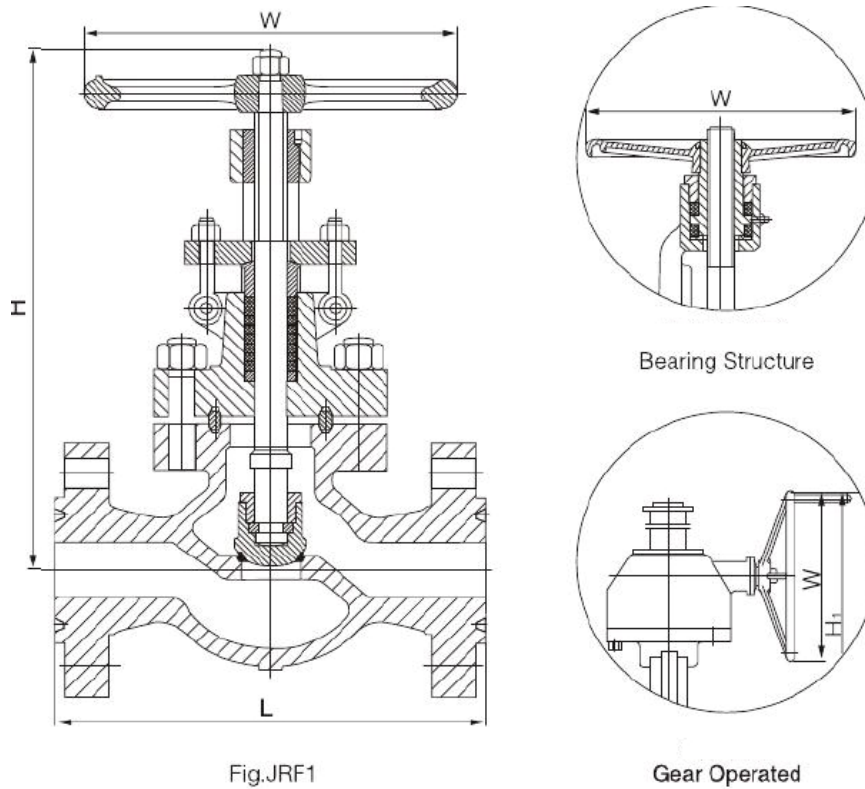

API 900LB Flanged Stainless Steel Globe Valve

Structure Diagram

Pressure: Class 900

Bolted Bonnet

6° and above: With Bearing Structure

8° and above: Gear Operated

Wenzhou Kerui Valve Industry Co., LTD

Address:

Parameters

No.	Part Name	Carbon Steel	Stainless Steel	Alloy Steel	Low Temperature Steel
1	Body	A216 GR WCB	A351 GR CF8	A217 GR WC6	A352 GR LCB
2	Seat	A105	/	A182 GR F304	A182 GR F304
3	Disk	A216 GR WCB	A351 GR CF8	A217 GR WC6	A352 GR LCB
4	Stem	A276 TYPE410	A276 TYPE304	A182 GR F22	A276 TYPE 304
5	Bolt	A193 GR B7	A193 GR 8	A193 GR B7	A193 GR 8
6	Nut	A194 GR 2H	A194 GR B8	A194 GR 4	A194 GR B8
7	Back Seat	A182GR F6a	A182 GR F304	A182 GR F304	A182 GR F304
8	Gasket	Graphite+SS304			
9	Packing	Graphite			
10	Pin	A194 GR 2H	A276 TYPE304	A276 TYPE 410	A276 TYPE 304
11	Packing Bushing	A182GR F6a	A182 GR F304	A182 GR F6a	A182 GR F304
12	Eyebolt	A193 GR B7	A193 GR 8	A193 GR B7	A193 GR 8
13	Eyebolt Nut	A194 GR 2H	A194 GR B8	A194 GR 4	A194 GR B8
14	Gland	A216 GR WCB	A351 GR CF8	A216 GR WCB	A352 GR LCB
15	Bonnet	A216 GR WCB	A351 GR CF8	A216 GR WCB	A352 GR LCB
16	Stem Nut	B148 UNS C95600	B148 UNS C95600	B148 UNS C95600	B148 UNS C95600
17	Handwheel	A197	A197	A197	A197
18	Handwheel Nut	A108 GR 1020	A182 GR F304	A108 GR 1020	A182 GR F304

Classes	Size		Dimensions						Weight (KG)		Torque	Cv
	mm	in.	L (RF)	L (BW)	L (RJ)	H	H1	W	RF	BW		
	80	3	381	381	384	635	-	350	150	120	-	90

Wenzhou Kerui Valve Industry Co., LTD

Address:

No.1 Tantou Village, Yongqiang High-tech Park, Longwan District, Wenzhou City, China