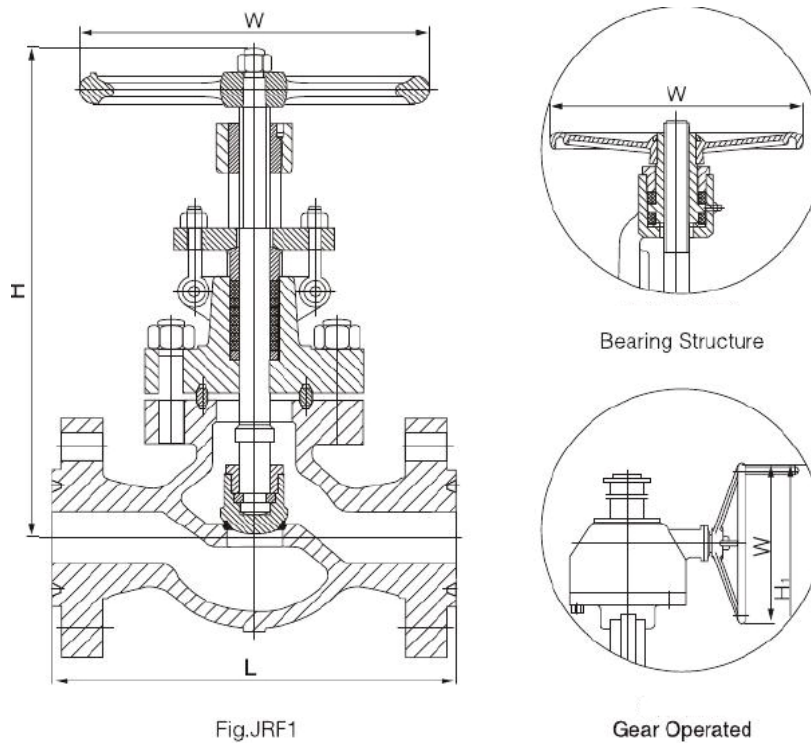

## API 1500LB Flanged Stainless Steel Globe Valve

### Structural Diagram

Pressure: Class 1500  
Bolted Bonnet  
6° and above: With Bearing Structure  
8° and above: Gear Operated

---

**Wenzhou Kerui Valve Industry Co., LTD**

**Address:**

No.1 Tantou Village, Yongqiang High-tech Park, Longwan District, Wenzhou City, China

### Parameters

No.	Part Name	Carbon Steel	Stainless Steel	Alloy Steel	Low Temperature Steel
1	Body	A216 GR WCB	A351 GR CF8	A217 GR WC6	A352 GR LCB
2	Seat	A105	/	A182 GR F304	A182 GR F304
3	Disk	A216 GR WCB	A351 GR CF8	A217 GR WC6	A352 GR LCB
4	Stem	A276 TYPE410	A276 TYPE304	A182 GR F22	A276 TYPE 304
5	Bolt	A193 GR B7	A193 GR 8	A193 GR B7	A193 GR 8
6	Nut	A194 GR 2H	A194 GR B8	A194 GR 4	A194 GR B8
7	Back Seat	A182GR F6a	A182 GR F304	A182 GR F304	A182 GR F304
8	Gasket	Graphite+SS304			
9	Packing	Graphite			
10	Pin	A194 GR 2H	A276 TYPE304	A276 TYPE 410	A276 TYPE 304
11	Packing Bushing	A182GR F6a	A182 GR F304	A182 GR F6a	A182 GR F304
12	Eyebolt	A193 GR B7	A193 GR 8	A193 GR B7	A193 GR 8
13	Eyebolt Nut	A194 GR 2H	A194 GR B8	A194 GR 4	A194 GR B8
14	Gland	A216 GR WCB	A351 GR CF8	A216 GR WCB	A352 GR LCB
15	Bonnet	A216 GR WCB	A351 GR CF8	A216 GR WCB	A352 GR LCB
16	Stem Nut	B148 UNS C95600	B148 UNS C95600	B148 UNS C95600	B148 UNS C95600
17	Handwheel	A197	A197	A197	A197
18	Handwheel Nut	A108 GR 1020	A182 GR F304	A108 GR 1020	A182 GR F304

								0				
150	6	705	705	711	1092	-		61	510	-	-	395
								0				
200	8	832	832	841	-	1482		50	875	-	-	695
								0				
250	10	991	991	1000	-	1549		61	1675	-	8445	1085
								0				

The above dimensions are only for reference. Specific dimension is subject to the drawing paper. Please consult us for more parameters.